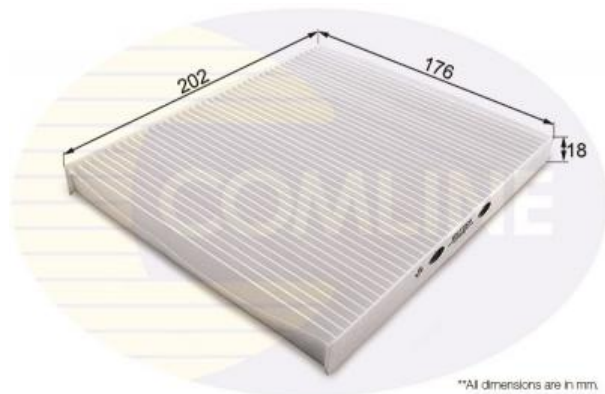

### Technical Info

Height (mm)	18
Length (mm)	202
Width (mm)	176

\*All dimensions are in mm.