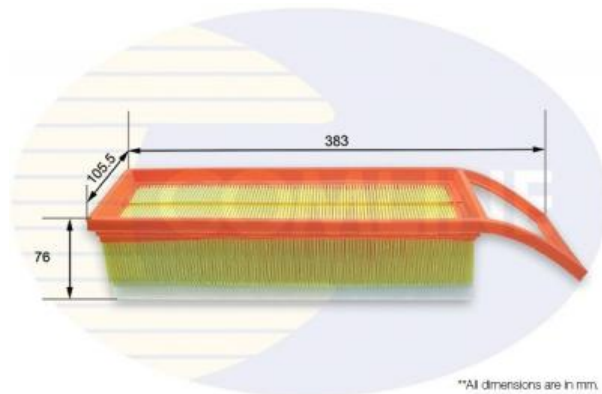

AUTO PARTS

Product Bulletin

EAF990 - Air Filter

Vehicles

PEUGEOT,

Technical Info

Height (mm) 76
 Length (mm) 383
 Width (mm) 105.5

Cross References