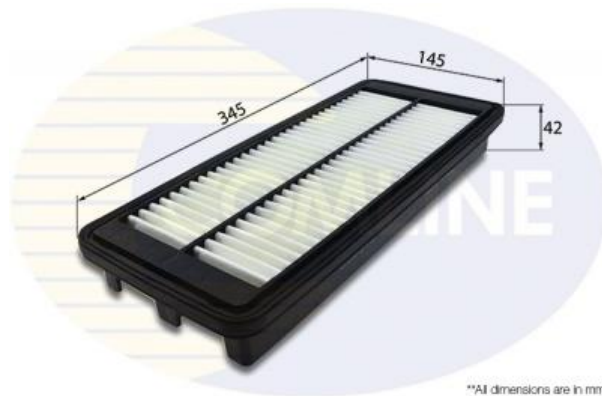

AUTO PARTS

Product Bulletin

EAF952 - Air Filter

Vehicles

ABARTH, FIAT, MAZDA,

Technical Info

Height (mm)	42
Length (mm)	345
Width (mm)	145

Cross References