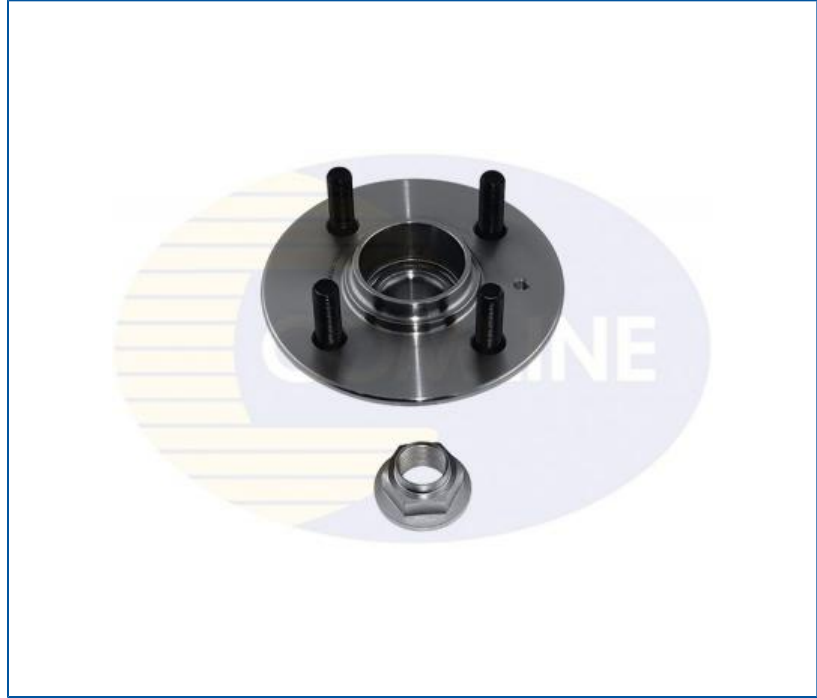

AUTO PARTS

Product Bulletin

CHA341 - Wheel Hub

Vehicles

HYUNDAI,

Technical Info

| | |
|----------------------------|-------------------|
| Application Info | Vehicles with ABS |
| Fitting Position | Rear Axle |
| Flange Ø (mm) | 140 |
| Inner Diameter (mm) | 28 |
| Number of ABS teeth | 38 |
| Pitch Circle Diameter (mm) | 100 |