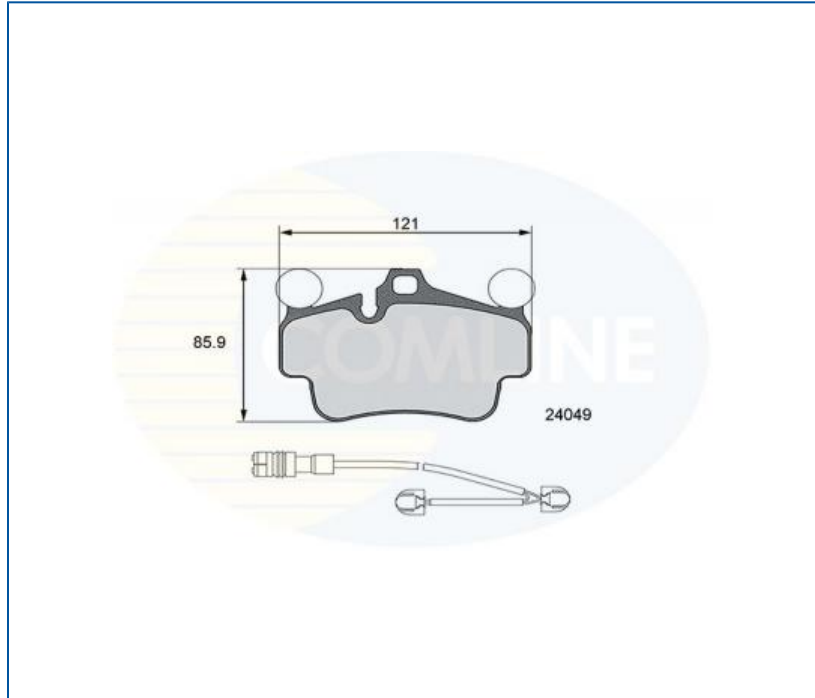

### Technical Info

Brake System_P	Brembo
Length (mm)	121
Notes	Number of wear Indicators - 2
Part Info	With Loose Wear Indicator
Thickness (mm)	17
Width (mm)	85.9