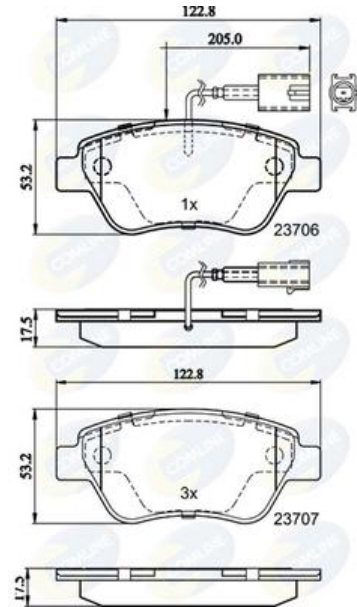

AUTO PARTS

Product Bulletin

CBP11037 - Brake pad set, disc brake

Vehicles

ABARTH, ALFA ROMEO, CITROEN, FIAT, LANCIA, PEUGEOT,

Technical Info

Brake System_P	Bosch
Fitting Position	Front Axle
Length (mm)	122.8
Notes	No. of Indicator - 1
Part Info	With Fixed Wear Indicator
Thickness (mm)	17.5
Width (mm)	53.2