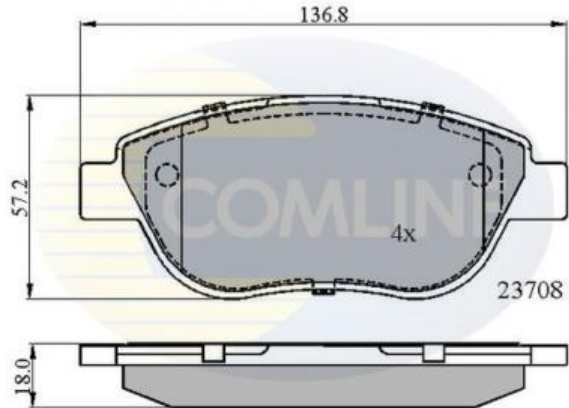

AUTO PARTS

Product Bulletin

CBP01783 - Brake pad set, disc brake

Vehicles

ABARTH, FIAT, LANCIA, PEUGEOT,

Technical Info

Brake System_P	Bosch
Fitting Position	Front Axle
Length (mm)	136.8
Part Info	Without Wear Indicator
Thickness (mm)	18.0
Width (mm)	57.2