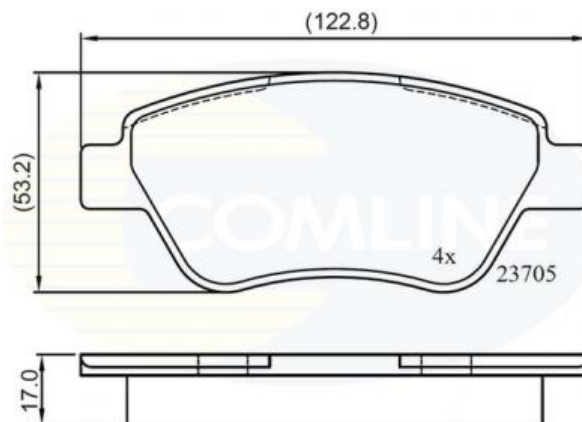

AUTO PARTS

Product Bulletin

CBP01535 - Brake pad set, disc brake

Vehicles

FIAT, LANCIA,

Technical Info

Brake System_P	Bosch
Fitting Position	Front Axle
Length (mm)	123
Part Info	Without Wear Indicator
Thickness (mm)	17.8
Width (mm)	53.3