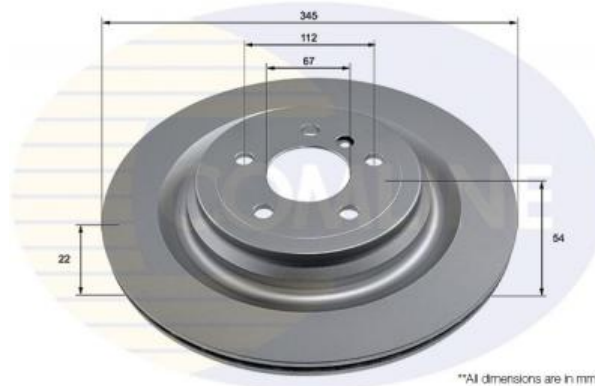

AUTO PARTS

Product Bulletin

ADC4082V - Brake disc

Vehicles

MERCEDES-BENZ,

Technical Info

Brake Disc Thickness (mm)	22	Minimum Thickness (mm)	19.4
Brake Disc Type	Vented Disc	Number of Bores	1
Centering Diameter (mm)	67	Number of Holes	5
Fitting Position	Rear Axle	Outer Diameter (mm)	345
Height (mm)	54	Pitch Circle	112