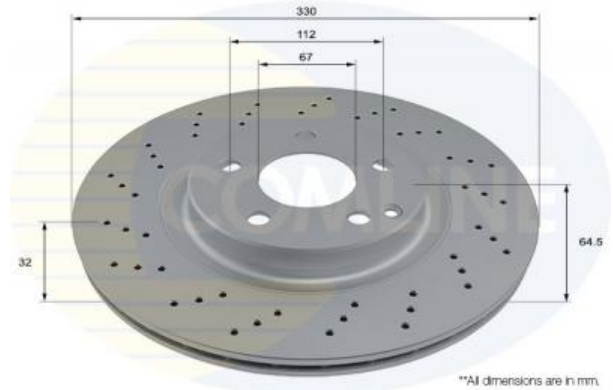

AUTO PARTS

Product Bulletin

ADC4051V - Brake disc

Vehicles

MERCEDES-BENZ,

Technical Info

Brake Disc Thickness (mm)	32	Minimum Thickness (mm)	30
Brake Disc Type	Vented Disc	Number of Bores	1
Centering Diameter (mm)	67	Number of Holes	5
Fitting Position	Front Axle	Outer Diameter (mm)	330
Height (mm)	64.5	Pitch Circle	112

*All dimensions are in mm.

Cross References

A.B.S.	17396	ABE	C3M081ABE	ALANKO	10303176
ALLIED NIPPON	AND7233	AP	24975	AP	24975 V
APEC	DSK2866	ATE	24.0132-0153.1	BELACO	BDI1278
BENDIX	521566	BLUE PRINT	ADU174315	BORG & BECK	BBD6048S
BOSCH	0 986 479 415	BRAKE-ENGG	DI956287S	BRECO	BV 8594
BREMBO	09.9825.10	BREMBO	09.9825.11	CAR	142.1203
CIFAM	800-1689FC	DELPHI	BG3883	DENCKERMANN	B130706
DIAMAX	N08967	DJ PARTS	BD2132	FEBI	37725
FERODO	DDF1458	FERODO	DDF1458C	FERODO	DDF1458C-1
FREMAX	BD-2592	FRI.TECH.	BD1366	FTE	BS7229HB