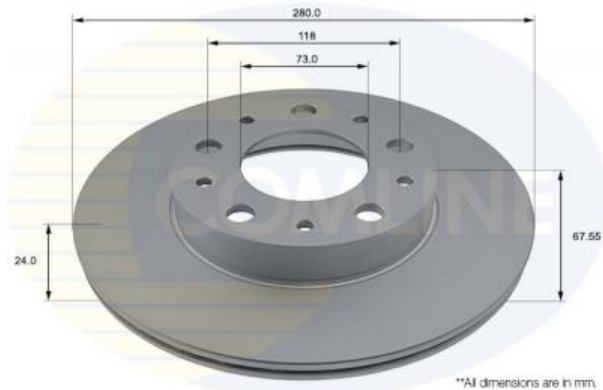

AUTO PARTS

Product Bulletin

ADC4002V - Brake disc

Vehicles

CITROEN, FIAT, PEUGEOT,

Technical Info

Brake Disc Thickness (mm)	24.0	Minimum Thickness (mm)	22
Brake Disc Type	Vented Disc	Number of Bores	5
Centering Diameter (mm)	73.0	Number of Holes	5
Fitting Position	Front Axle	Outer Diameter (mm)	280.0
Height (mm)	67.55	Pitch Circle	118