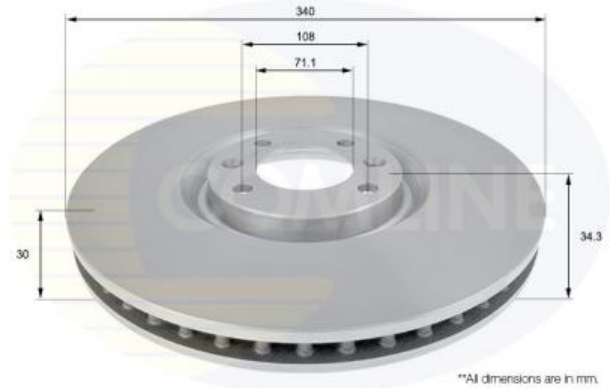

AUTO PARTS

Product Bulletin

ADC2715V - Brake disc

Vehicles

CITROEN, DS, PEUGEOT,

Technical Info

Brake Disc Thickness (mm)	30	Minimum Thickness (mm)	28
Brake Disc Type	Vented Disc	Number of Bores	2
Centering Diameter (mm)	71.1	Number of Holes	4
Fitting Position	Front Axle	Outer Diameter (mm)	340
Height (mm)	34.3	Pitch Circle	108