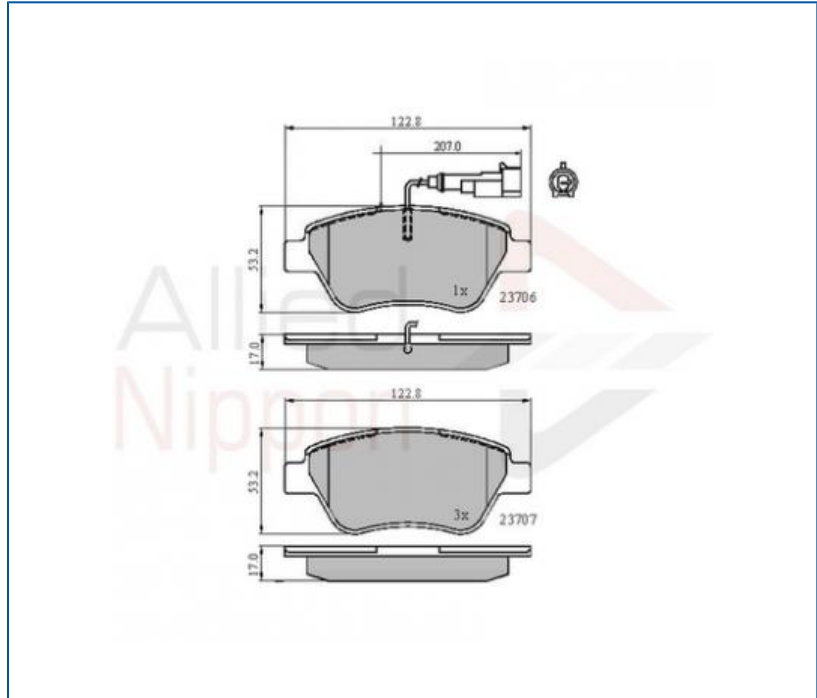

### Technical Info

Brake System_P	Bosch
Fitting Position	Front Axle
Length (mm)	122.8
Part Info	With Fixed Wear Indicator
Thickness (mm)	17.0
Width (mm)	53.2