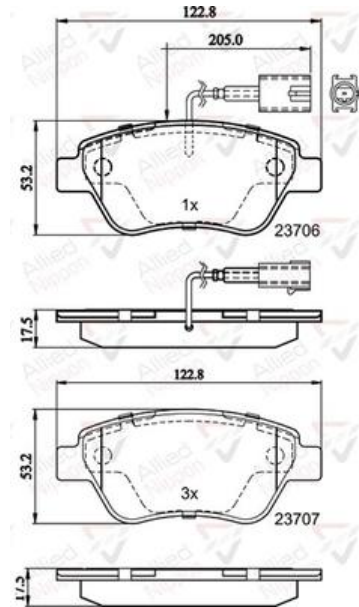

AUTO PARTS

Product Bulletin

ADB11037 - Brake pad set, disc brake

Vehicles

ABARTH, ALFA ROMEO, CITROEN, FIAT, LANCIA, PEUGEOT,

Technical Info

Brake System_P	Bosch
Fitting Position	Front Axle
Length (mm)	122.8
Part Info	With Fixed Wear Indicator
Thickness (mm)	17.5
Width (mm)	53.2