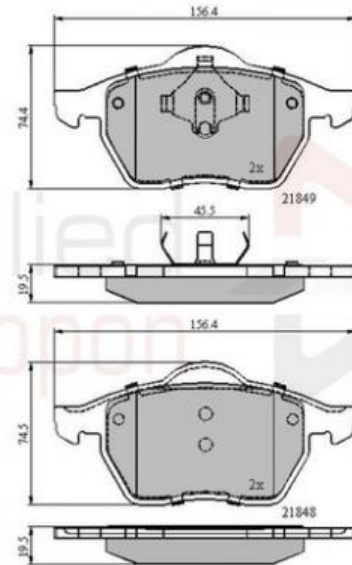

AUTO PARTS

Product Bulletin

ADB0715 - Brake pad set, disc brake

Vehicles

AUDI, FORD, SEAT, SKODA, VW,

Technical Info

Brake System_P	Teves
Fitting Position	Front Axle
Length (mm)	156.4
Part Info	Without Wear Indicator
Thickness (mm)	19.5
Width (mm)	74.4
Width 2 (mm)	74.5