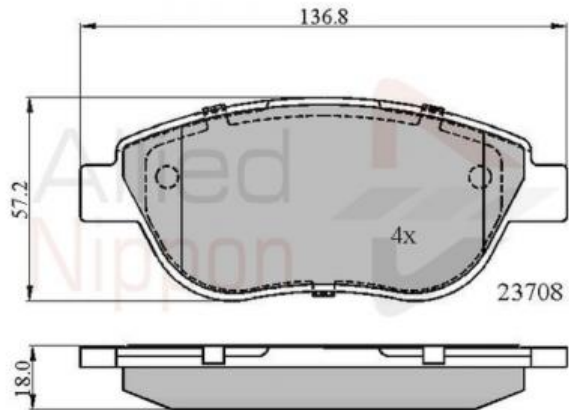

AUTO PARTS

Product Bulletin

ADB01783 - Brake pad set, disc brake

Vehicles

ABARTH, FIAT, LANCIA, PEUGEOT,

Technical Info

Brake System_P	Bosch
Fitting Position	Front Axle
Length (mm)	136.8
Part Info	Without Wear Indicator
Thickness (mm)	18.0
Width (mm)	57.2