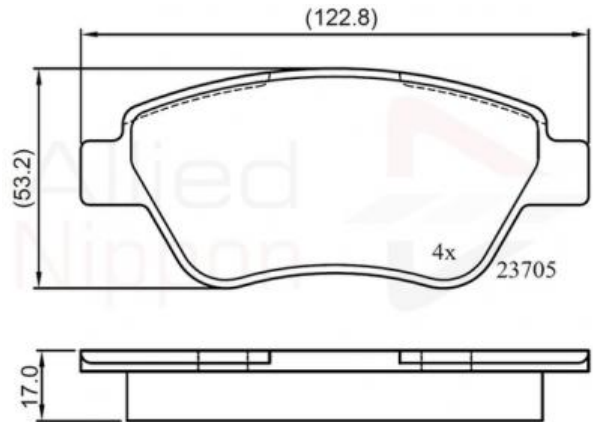

### Technical Info

Fitting Position	Front Axle
Length (mm)	123
Part Info	Without Wear Indicator
Thickness (mm)	17.8
Width (mm)	53.3