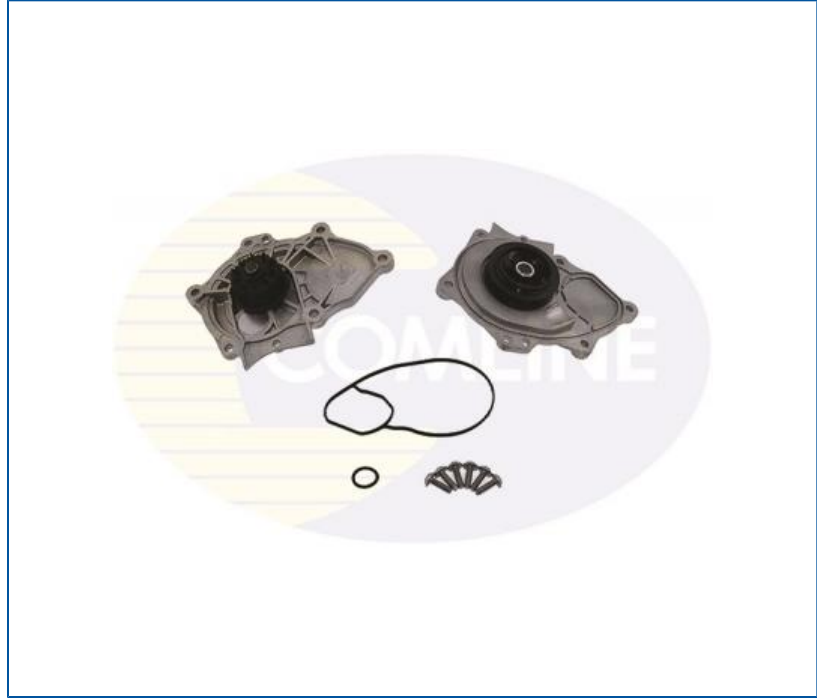

AUTO PARTS

Product Bulletin

EWP445 - Water Pump

Vehicles

AUDI, PORSCHE, SEAT, SKODA, VW,

Technical Info

Housing Type Without Housing

Cross References