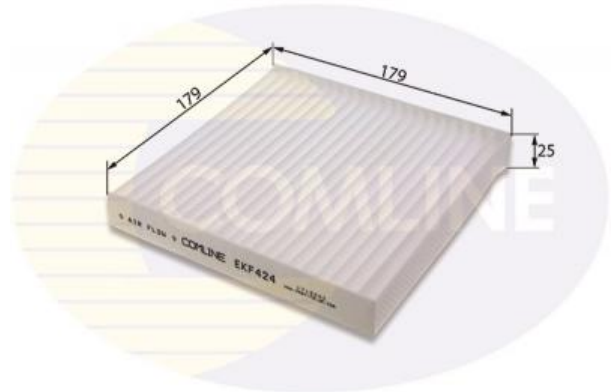

AUTO PARTS

Product Bulletin

EKF424 - Filter, interior air

Vehicles

SSANGYONG,

Technical Info

Filter Type	Pollen Filter
Height (mm)	25
Length (mm)	179
Width (mm)	179

Cross References