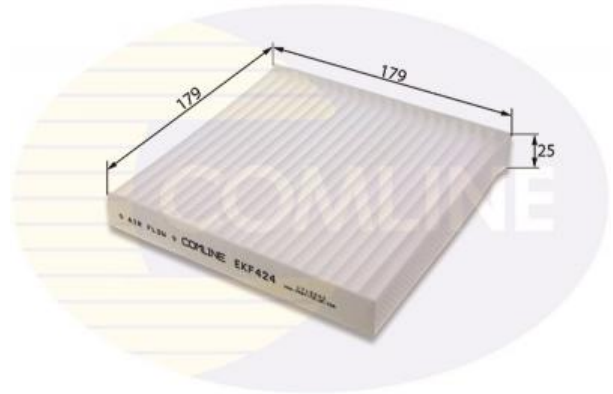

### Technical Info

Filter Type	Pollen Filter
Height (mm)	25
Length (mm)	179
Width (mm)	179