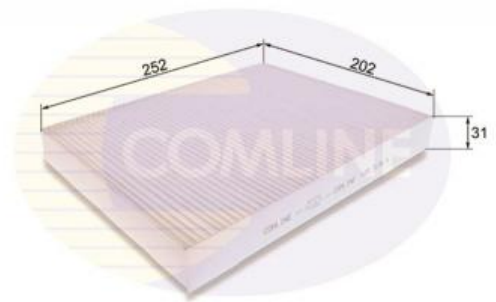

### Technical Info

Height (mm) 31  
 Length (mm) 252  
 Width (mm) 202

\*All dimensions are in mm.