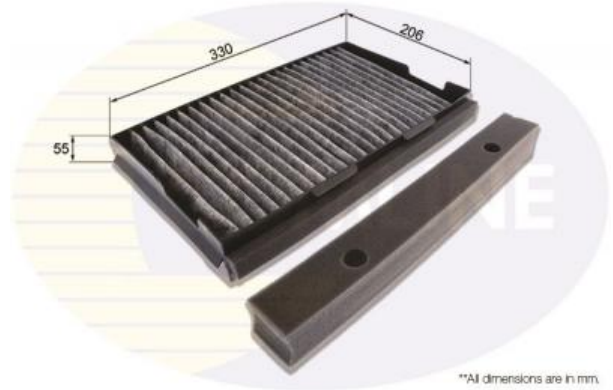

AUTO PARTS

Product Bulletin

EKF322A - Filter, interior air

Vehicles

SAAB,

Technical Info

Filter Type	Activated Carbon Filter
Height (mm)	55
Length (mm)	330
Width (mm)	206

Cross References