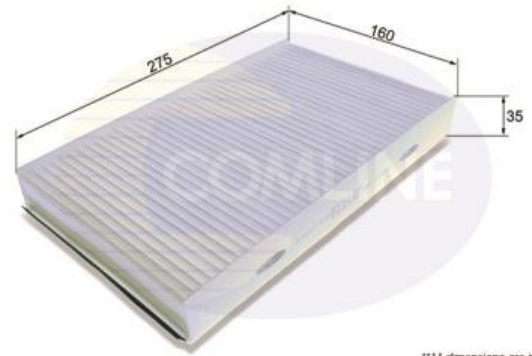

AUTO PARTS

Product Bulletin

EKF128 - Filter, interior air

Vehicles

FIAT,

Technical Info

Filter Type	Pollen Filter
Height (mm)	35
Length (mm)	275
Width (mm)	160

*All dimensions are in mm.