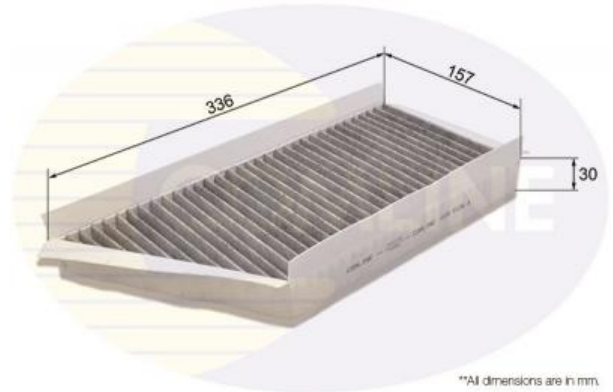

### Technical Info

<b>Filter Type</b>	Activated Carbon Filter
<b>Height (mm)</b>	30
<b>Length (mm)</b>	336
<b>Width (mm)</b>	157