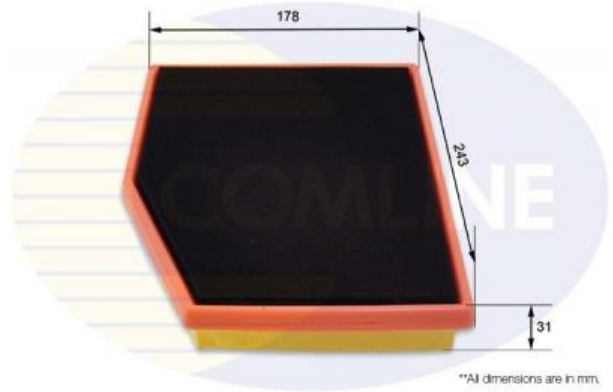

AUTO PARTS

Product Bulletin

EAF999 - Air Filter

Vehicles

PORSCHE,

Technical Info

Height (mm) 31
 Length (mm) 243
 Width (mm) 178

Cross References