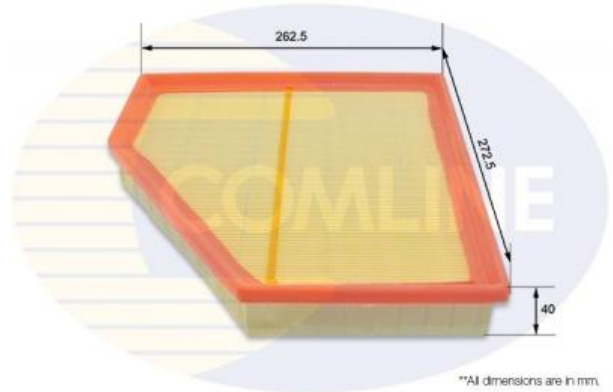

AUTO PARTS

Product Bulletin

EAF993 - Air Filter

Vehicles

BMW,

Technical Info

Height (mm) 40
 Length (mm) 272.5
 Width (mm) 262.5

*All dimensions are in mm.