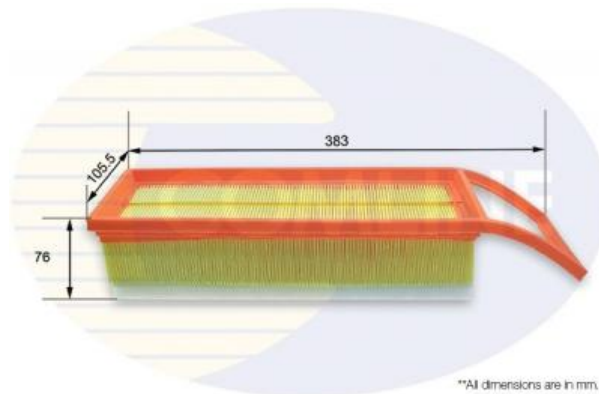

AUTO PARTS

Product Bulletin

EAF990 - Air Filter

Vehicles

PEUGEOT,

Technical Info

Height (mm) 76
 Length (mm) 383
 Width (mm) 105.5

Cross References