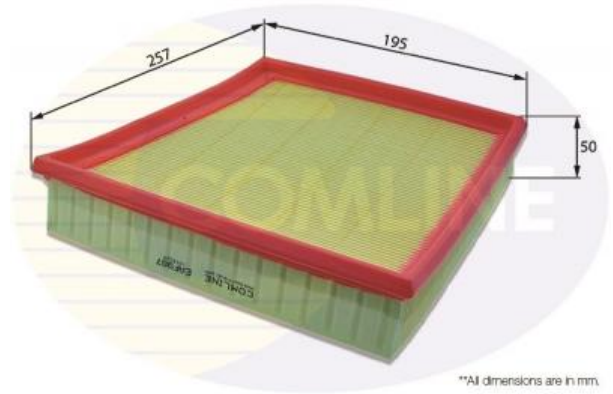

AUTO PARTS

Product Bulletin

EAF987 - Air Filter

Vehicles

JAGUAR, LAND ROVER,

Technical Info

Height (mm) 50
 Length (mm) 257
 Width (mm) 195

Cross References