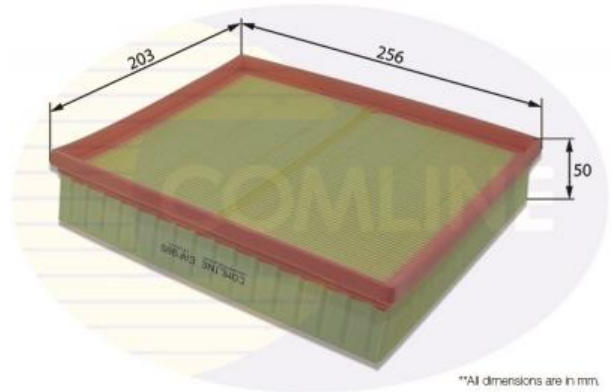

AUTO PARTS

Product Bulletin

EAF985 - Air Filter

Vehicles

MERCEDES-BENZ, NISSAN, RENAULT,

Technical Info

Height (mm) 50
 Length (mm) 256
 Width (mm) 203

Cross References