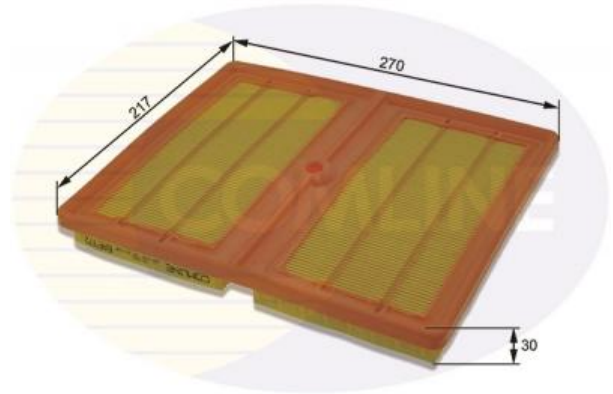

AUTO PARTS

Product Bulletin

EAF972 - Air Filter

Vehicles

AUDI, SEAT, SKODA, VW,

Technical Info

Height (mm) 30
 Length (mm) 270
 Width (mm) 217

Cross References