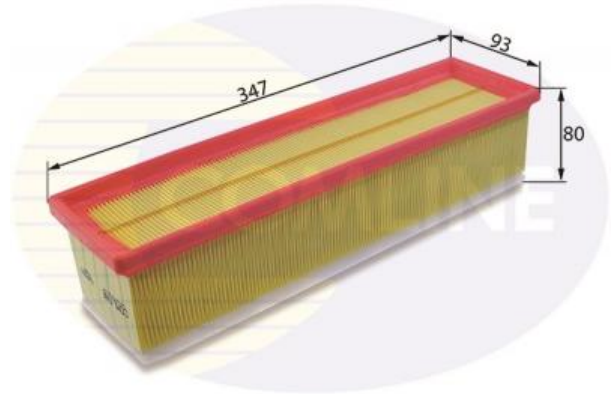

Cross References

1A First Automotive	A63729	AUTOMOTOR France	641	COOPERSFIA	PA7413
FEBI	101667	FRAM	CA12116	HENGST	E1304L
KNECHT	LX 3105/1	LUCAS	LFAF555	MAHLE	LX 3105/1
MANN	C35012	MECAFILTER	ELP9477	MERCEDES BENZ	6260940004
MERCEDES BENZ	6260940104	MERCEDES BENZ	A6260940004	MERCEDES BENZ	A6260940104
MOTAQUIP	LVFA1634	MULLERFILT	PA3729	PURFLUX	A1809
RENAULT	165460444R	SWAG	10 10 1667	TECNECO	AR1615PMS
TOPRAN	409 425	VAICO	V30-7655	WILMINK GROUP	WG1426382

Notes:

Manufacturers details are for guidance only. For pricing enquiries please contact our sales team on 01582 578 888

Comline Auto Parts Limited

Unit B1, Luton Enterprise Park, Sundon Road, Luton, Bedfordshire LU3 3GU

Tel: 01582 578 888 International Tel: +44 1582 578 888 Fax: 01582 578 889 International Fax: +44 1582 578 889

Email: sales@comline.uk.com **Web:** www.comline.uk.com