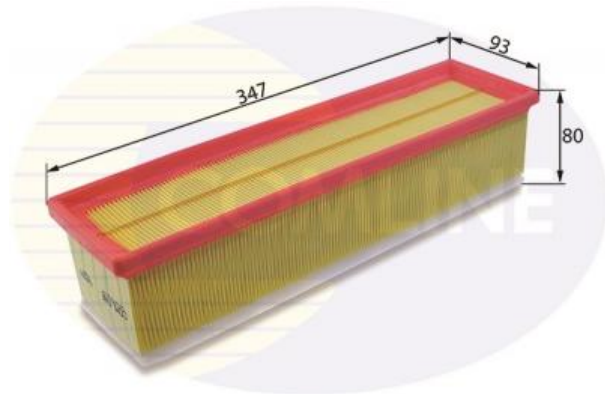

AUTO PARTS

Product Bulletin

EAF965 - Air Filter

Vehicles

MERCEDES-BENZ,

Technical Info

Height (mm) 80
 Length (mm) 347
 Width (mm) 93

Cross References