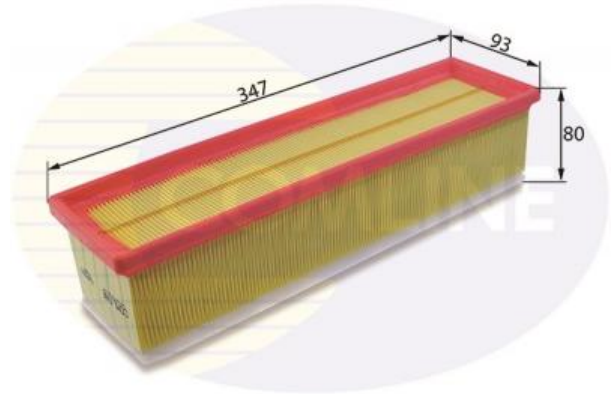

AUTO PARTS

Product Bulletin

EAF965 - Air Filter

Vehicles

MERCEDES-BENZ,

Technical Info

Height (mm) 80
 Length (mm) 347
 Width (mm) 93

Cross References