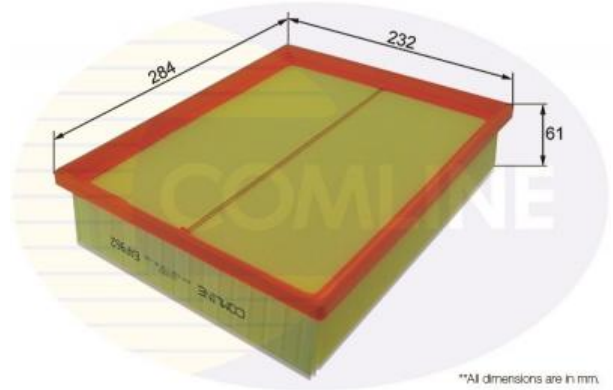

### Technical Info

Height (mm) 61  
 Length (mm) 284  
 Width (mm) 232

\*All dimensions are in mm.