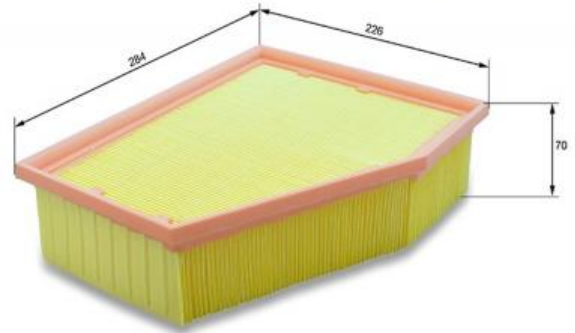

AUTO PARTS

Product Bulletin

EAF873 - Air Filter

Vehicles

AUDI, SEAT, VW

Technical Info

Height (mm) 70
 Length (mm) 284
 Width (mm) 226

**All dimensions are in mm