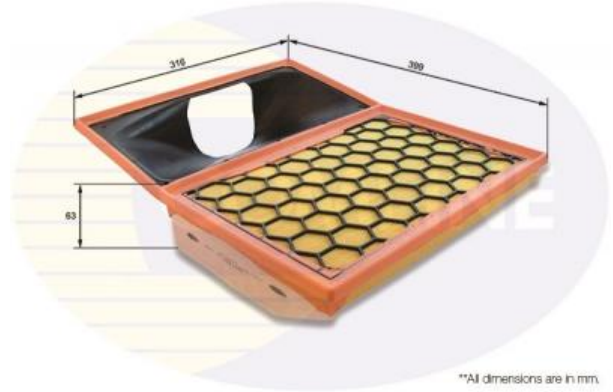

AUTO PARTS

Product Bulletin

EAF868 - Air Filter

Vehicles

IVECO,

Technical Info

Height (mm) 63
 Length (mm) 399
 Width (mm) 316

Cross References