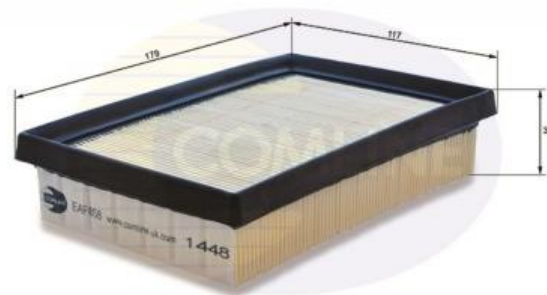

### Technical Info

Height (mm)	38
Length (mm)	179
Width (mm)	117

\*\*All dimensions are in mm