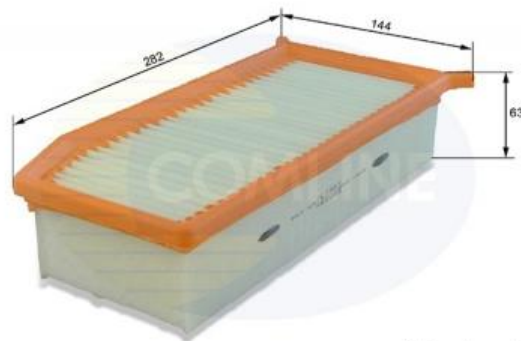

### Technical Info

Height (mm) 63  
 Length (mm) 282  
 Width (mm) 144

\*\*All dimensions are in mm.