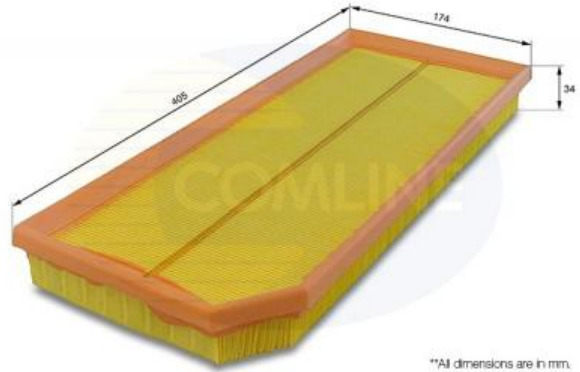

AUTO PARTS

Product Bulletin

EAF851 - Air Filter

Vehicles

AUDI, SEAT, VW,

Technical Info

Height (mm)	34
Length (mm)	405
Width (mm)	174

**All dimensions are in mm.