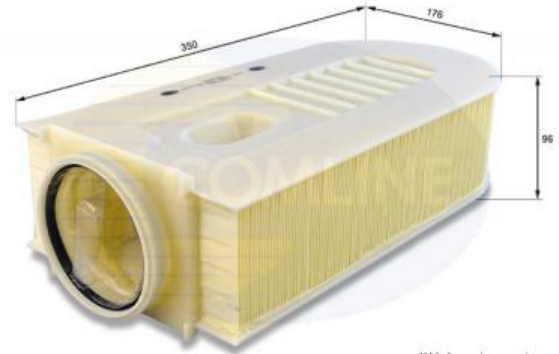

AUTO PARTS

Product Bulletin

EAF795 - Air Filter

Vehicles

MERCEDES-BENZ,

Technical Info

Height (mm) 96
 Length (mm) 350
 Width (mm) 176

Cross References