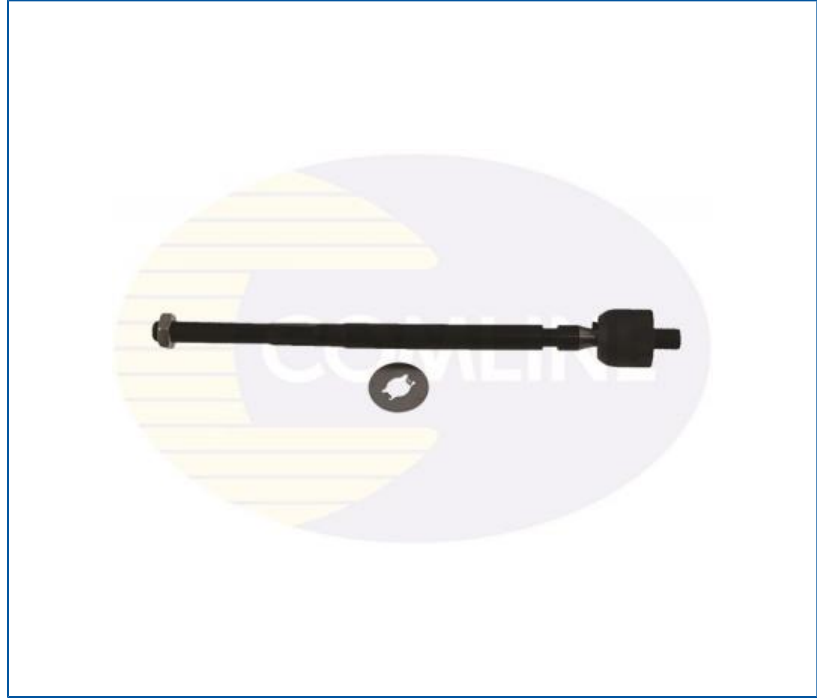

**AUTO PARTS**

## CTR3231 - Tie Rod Axle Joint

### Technical Info

<b>Fitting Position</b>	Front Axle Left & Right
<b>Length (mm)</b>	328
<b>Outer Thread (mm)</b>	M14x1,5
<b>Thread Size</b>	M14x1,5
<b>Thread Type</b>	with external thread