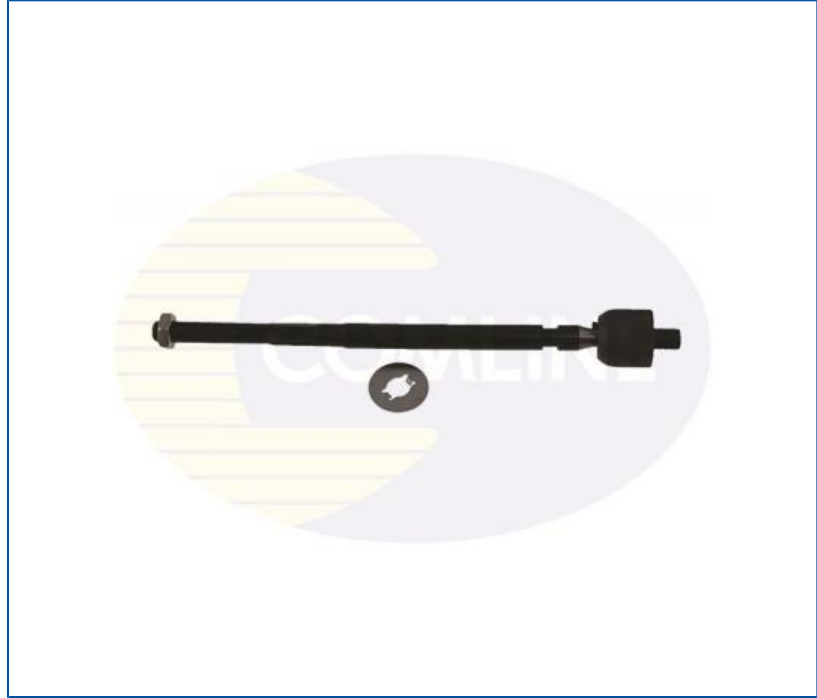

AUTO PARTS

Product Bulletin

CTR3231 - Tie Rod Axle Joint

Vehicles

TOYOTA,

Technical Info

Fitting Position	Front Axle Left & Right
Length (mm)	328
Outer Thread (mm)	M14x1,5
Thread Size	M14x1,5
Thread Type	with external thread

Cross References

A.B.S.	240292	ALANKO	10350828	ASHIKA	103-02-214
BENDIX	040952B	BIRTH	AX3665	BLUE PRINT	ADT38768
BORG & BECK	BTR4525	DELPHI	TA1633	DENCKERMANN	D180085
DITAS	DIR1176	DJ PARTS	DR1003	DYS	24-20223
ETS	29.RE.835	FAI	SS2542	FEBI	43277
FIRST LINE	FTR4525	FORMPART	4207005	GSP	S030296
HERTH+BUSS JAKOPARTS	J4842025	JAPANPARTS	RD-214	JAPKO	103214
KAVO	STR-9002	KAWE	8500 13102	LEMFÖRDER	16394 02
MONROE	L13102	MOOG	TO-AX-2977	NIPPARTS	J4842024
NK	5034559	NPS	T410A67	OCAP	0603665