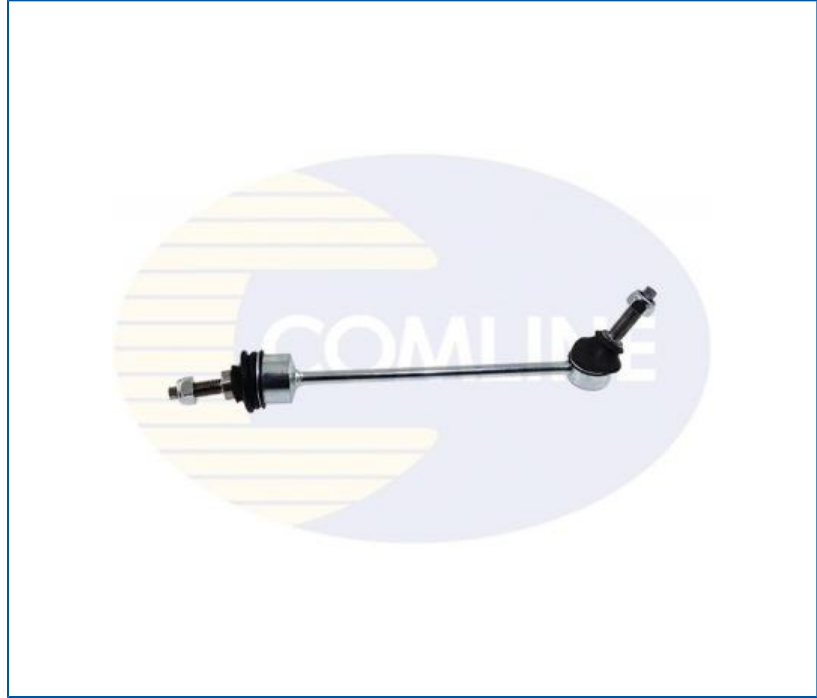

AUTO PARTS

Product Bulletin

CSL7248 - Rod/Strut, stabiliser

Vehicles

LAND ROVER,

Technical Info

Fitting Position Front Axle Left & Right

Cross References

Email: sales@comline.uk.com **Web:** www.comline.uk.com

AUTO PARTS

Product Bulletin

CSL7248 - Rod/Strut, stabiliser

Buyers Guide

Make/Model	Litre	CC	Engine	HP	Model Year	Fitted Period
LAND ROVER DISCOVERY III (L319)	4.4	4394	Petrol	299	7/2004 - 9/2009	
LAND ROVER DISCOVERY III (L319)	2.7	2720	Diesel	190	7/2004 - 9/2009	