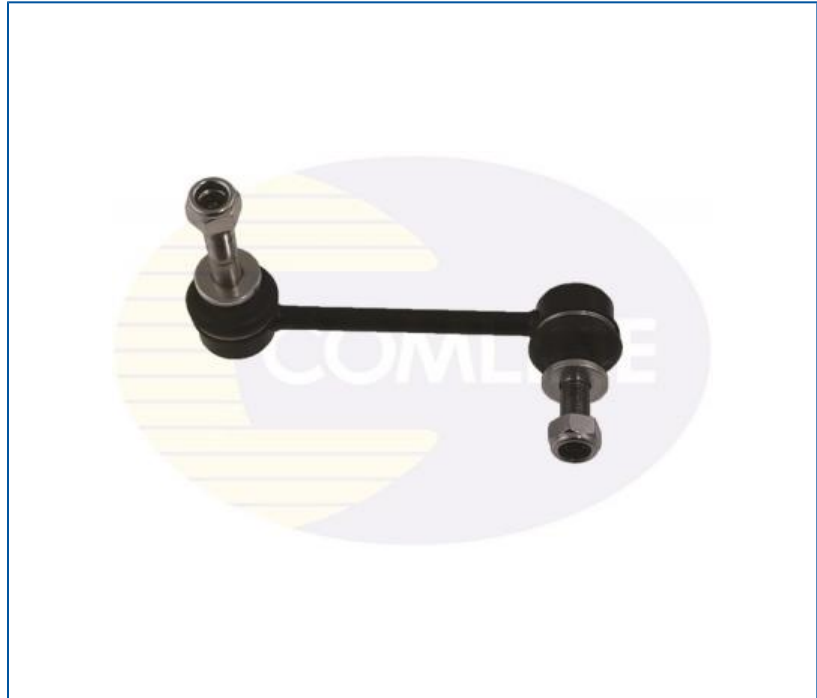

## CSL6078 - Rod/Strut, stabiliser

### Technical Info

**Fitting Position** Front Axle Right  
**Length (mm)** 139  
**Thread Size** M12x1.25