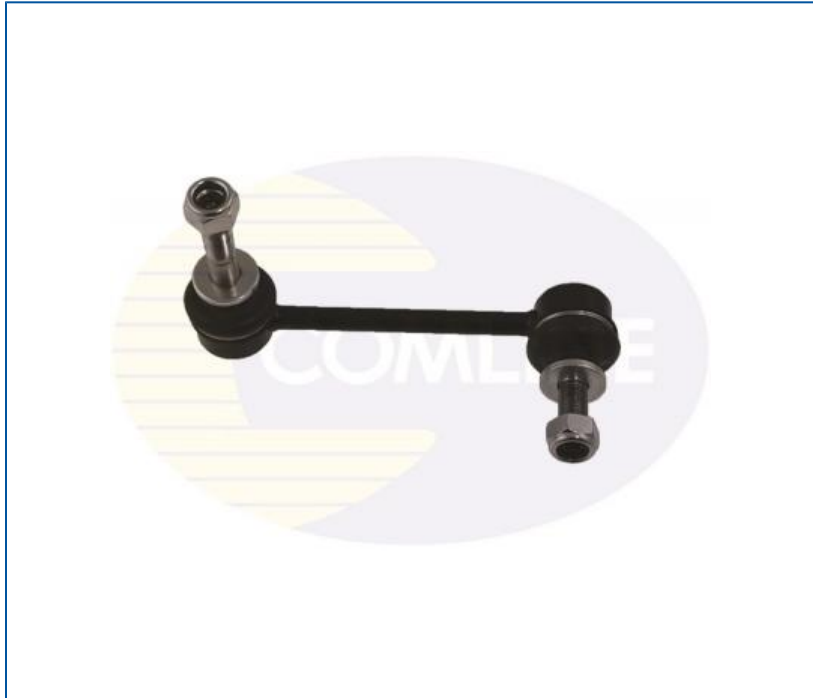

## CSL6078 - Rod/Strut, stabiliser

### Technical Info

**Fitting Position** Front Axle Right  
**Length (mm)** 139  
**Thread Size** M12x1.25