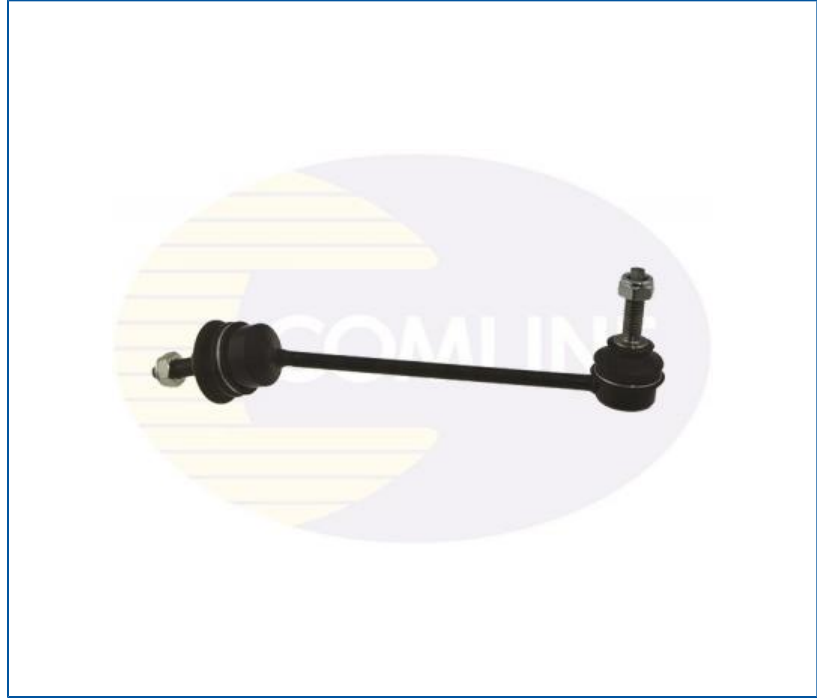

## CSL6064 - Rod/Strut, stabiliser

### Technical Info

Fitting Position Rear Axle Right  
 Length (mm) 222  
 Thread Size M10x1.5