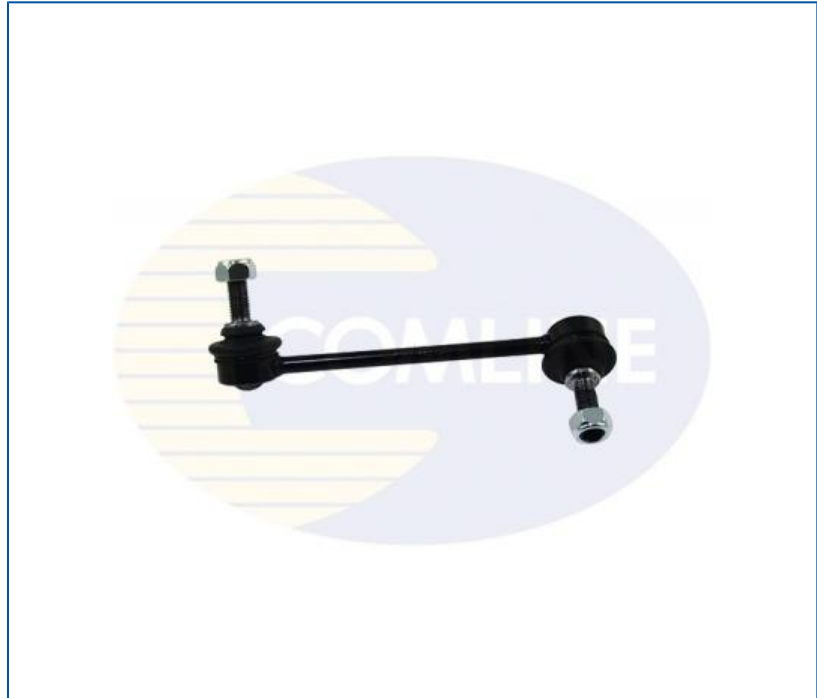

AUTO PARTS

Product Bulletin

CSL5098 - Rod/Strut, stabiliser

Vehicles

ISUZU,

Technical Info

Fitting Position Front Axle Left

Cross References