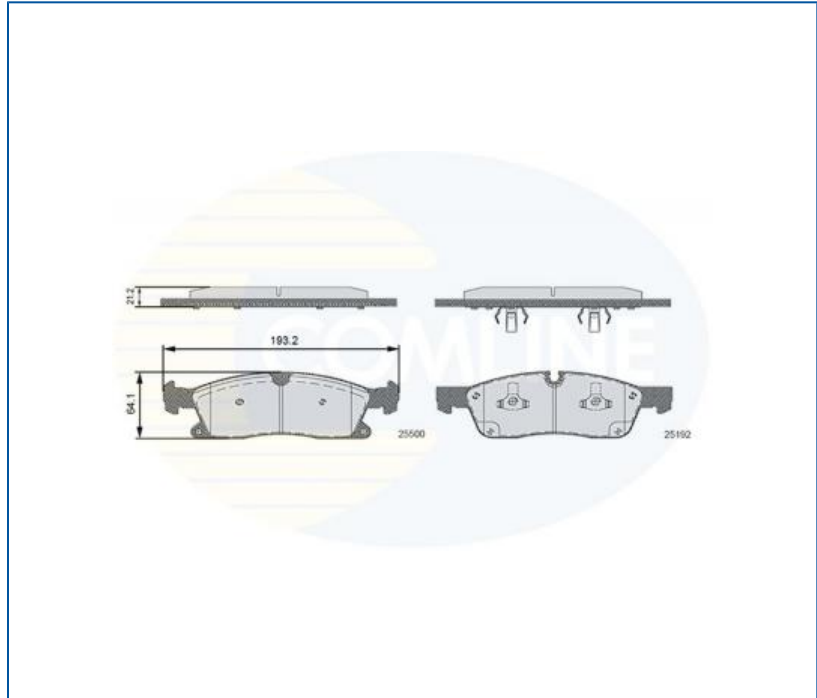

AUTO PARTS

Product Bulletin

CBP36133 - Brake pad set, disc brake

Vehicles

MERCEDES-BENZ,

Technical Info

Brake System_P	ATE
Fitting Position	Front Axle
Length (mm)	193.2
Part Info	Prepared for wear indicator
Thickness (mm)	21.2
Width (mm)	64.1