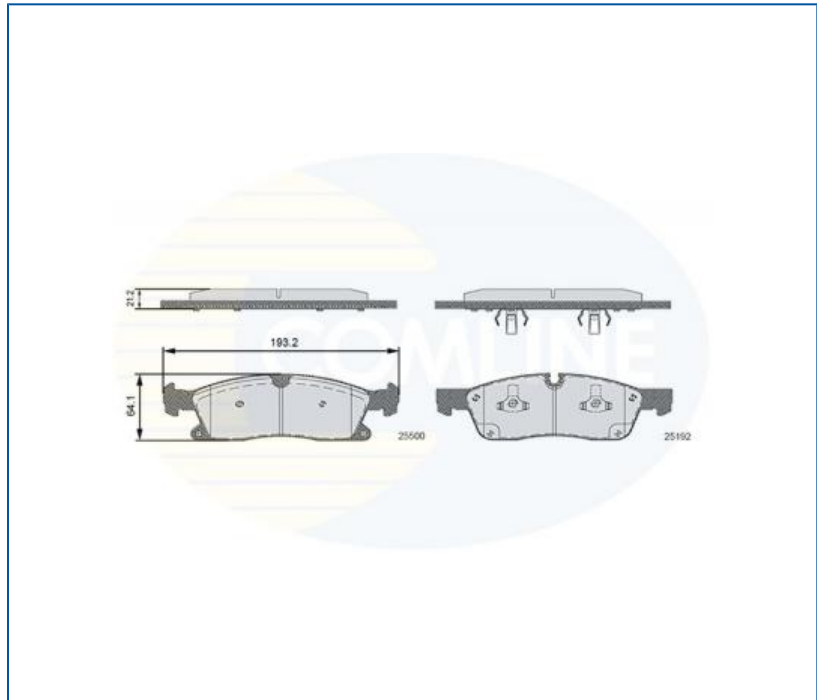

AUTO PARTS

Product Bulletin

CBP36133 - Brake pad set, disc brake

Vehicles

MERCEDES-BENZ,

Technical Info

Brake System_P	ATE
Fitting Position	Front Axle
Length (mm)	193.2
Part Info	Prepared for wear indicator
Thickness (mm)	21.2
Width (mm)	64.1