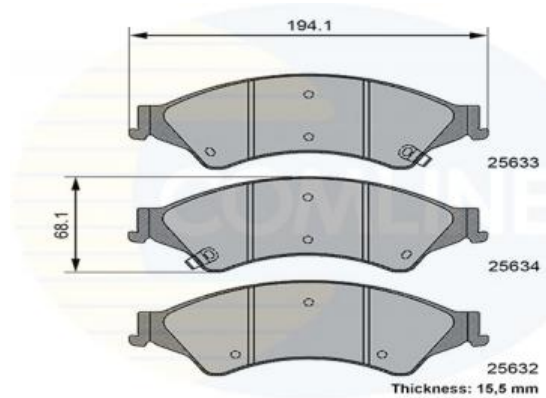

AUTO PARTS

Product Bulletin

CBP36105 - Brake pad set, disc brake

Vehicles

FORD,

Technical Info

Fitting Position	Front Axle
Length (mm)	194.1
Part Info	With acoustic wear warning
Thickness (mm)	15.5
Width (mm)	68.1