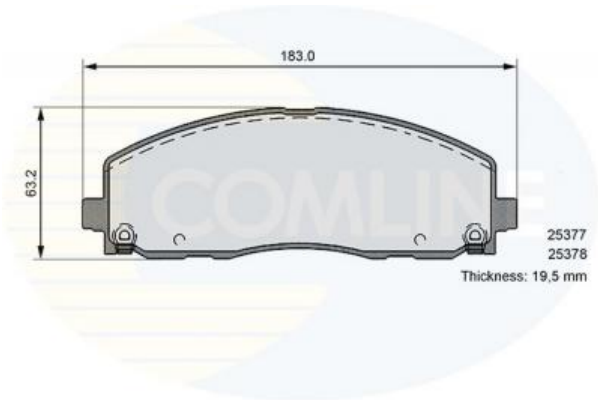

AUTO PARTS

Product Bulletin

CBP36103 - Brake pad set, disc brake

Vehicles

CHRYSLER, DODGE, FIAT, LANCIA, VW,

Technical Info

Brake System_P	Akebono
Fitting Position	Front Axle
Length (mm)	183
Part Info	With acoustic wear warning
Thickness (mm)	19.5
Width (mm)	63.2