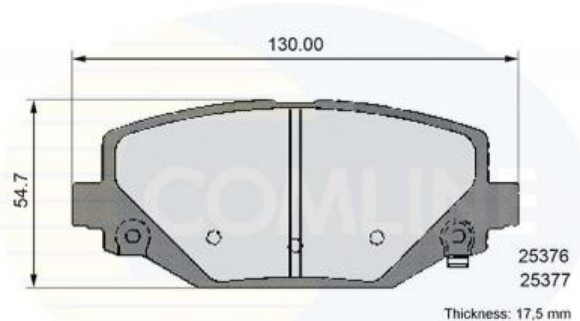

AUTO PARTS

Product Bulletin

CBP36102 - Brake pad set, disc brake

Vehicles

CHRYSLER, DODGE, FIAT, LANCIA, VW,

Technical Info

Brake System_P	Lucas
Fitting Position	Rear Axle
Length (mm)	130
Part Info	With acoustic wear warning
Thickness (mm)	17.5
Width (mm)	54.7