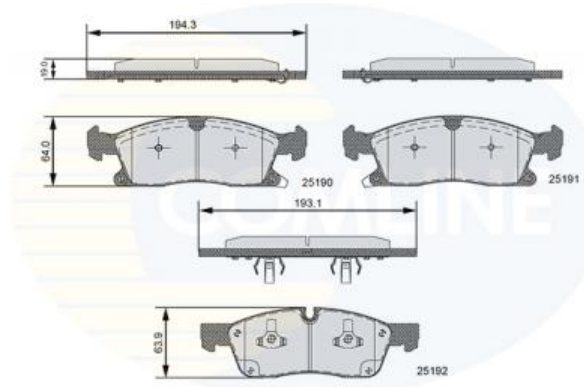

AUTO PARTS

Product Bulletin

CBP36096 - Brake pad set, disc brake

Vehicles

DODGE, JEEP,

Technical Info

Brake System_P	Teves
Fitting Position	Front Axle
Part Info	With acoustic wear warning
Thickness (mm)	19
Width 2 (mm)	64