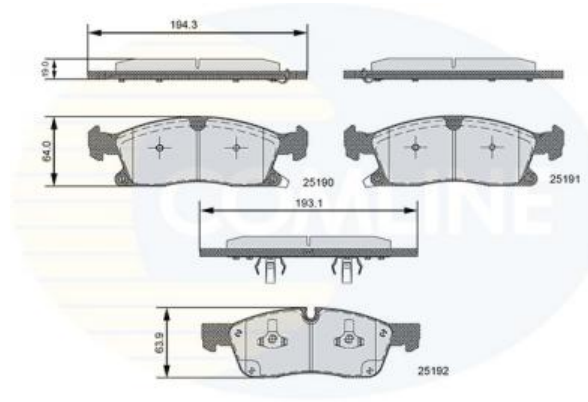

AUTO PARTS

Product Bulletin

CBP36096 - Brake pad set, disc brake

Vehicles

DODGE, JEEP,

Technical Info

Brake System_P	Teves
Fitting Position	Front Axle
Part Info	With acoustic wear warning
Thickness (mm)	19
Width 2 (mm)	64