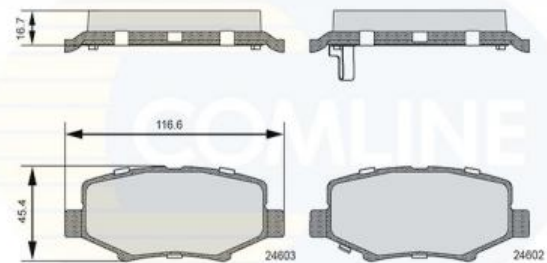

AUTO PARTS

Product Bulletin

CBP36091 - Brake pad set, disc brake

Vehicles

DODGE, JEEP,

Technical Info

Brake System_P	Bosch
Fitting Position	Rear Axle
Height (mm)	45.4
Length (mm)	116.6
Part Info	With acoustic wear warning
Thickness (mm)	16.7