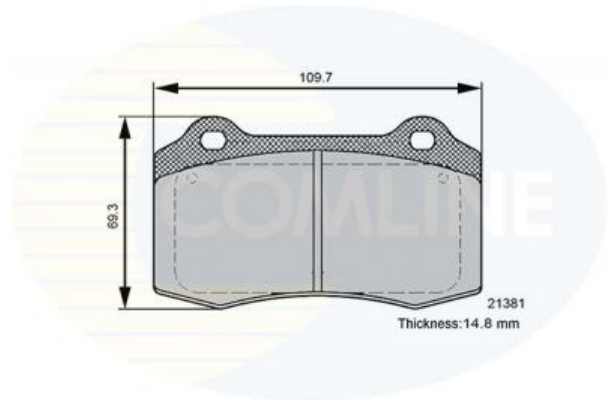

AUTO PARTS

Product Bulletin

CBP36089 - Brake pad set, disc brake

Vehicles

CITROEN, DAIMLER, DS, JAGUAR, PEUGEOT, SEAT, VOLVO,

Technical Info

Brake System_P	Brembo
Height (mm)	69.3
Length (mm)	109.7
Thickness (mm)	14.8