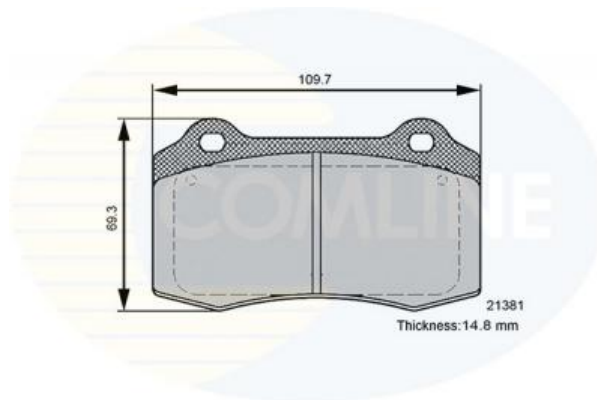

AUTO PARTS

Product Bulletin

CBP36089 - Brake pad set, disc brake

Vehicles

CITROEN, DAIMLER, DS, FERRARI, JAGUAR, LOTUS, PEUGEOT, SEAT, VOLVO,

Technical Info

Brake System_P	Brembo
Height (mm)	69.3
Length (mm)	109.7
Thickness (mm)	14.8