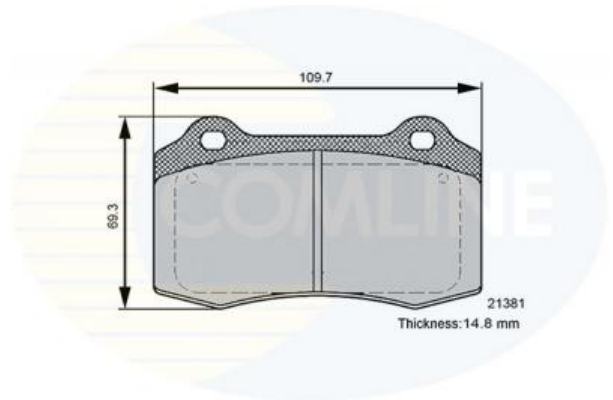

AUTO PARTS

Product Bulletin

CBP36089 - Brake pad set, disc brake

Vehicles

CITROEN, DAIMLER, DS, JAGUAR, PEUGEOT, SEAT, VOLVO,

Technical Info

Brake System_P	Brembo
Fitting Position	Front Axle
Height (mm)	69.3
Length (mm)	109.7
Thickness (mm)	14.8