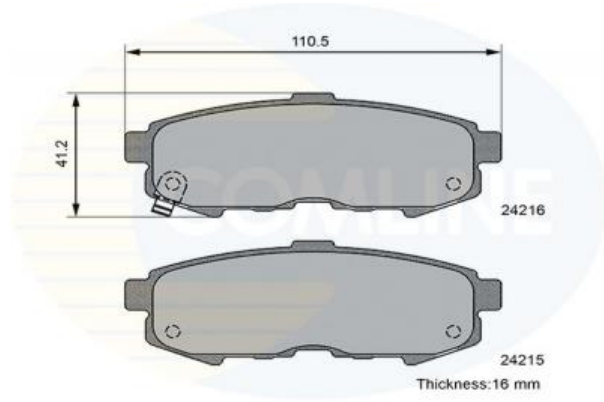

AUTO PARTS

Product Bulletin

CBP36088 - Brake pad set, disc brake

Vehicles

MAZDA,

Technical Info

Brake System_P	Sumitomo
Fitting Position	Front Axle
Length (mm)	110.5
Part Info	With acoustic wear warning
Thickness (mm)	16
Width (mm)	41.2