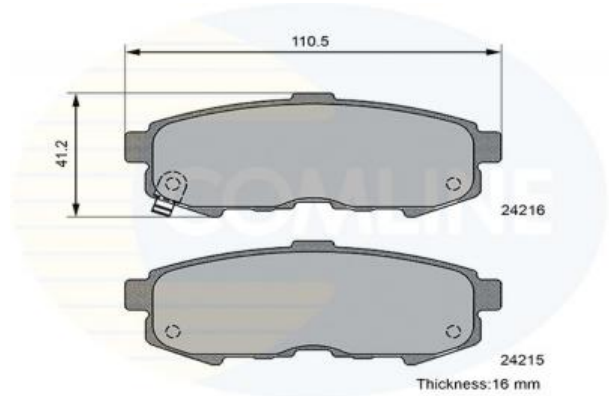

AUTO PARTS

Product Bulletin

CBP36088 - Brake pad set, disc brake

Vehicles

MAZDA,

Technical Info

Brake System_P	Sumitomo
Fitting Position	Front Axle
Length (mm)	110.5
Part Info	With acoustic wear warning
Thickness (mm)	16
Width (mm)	41.2